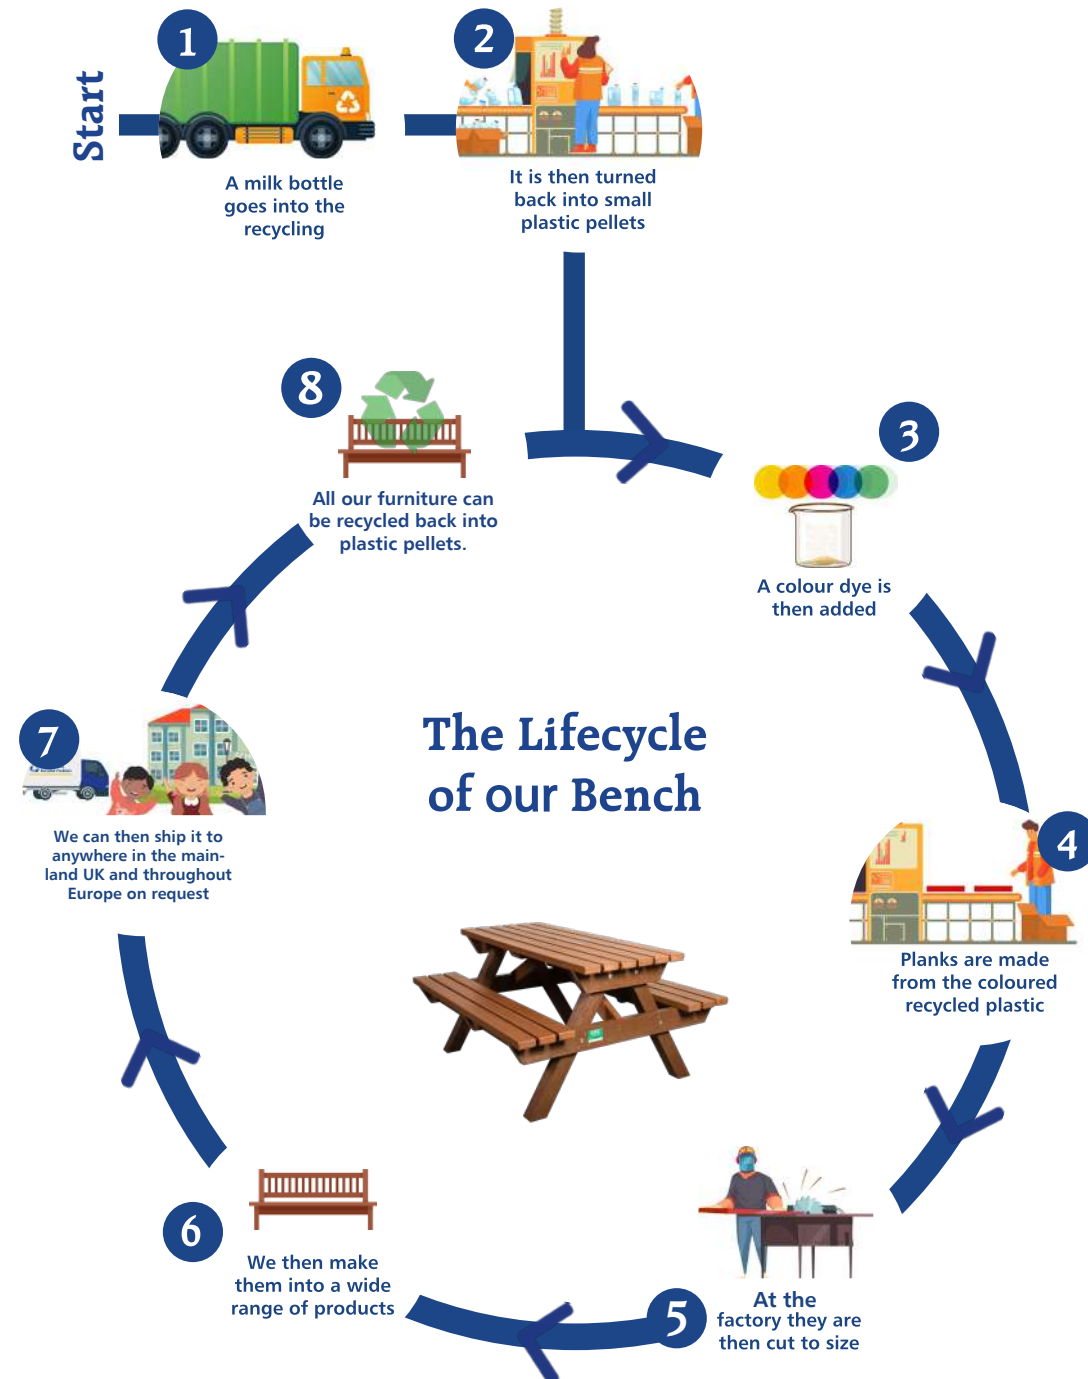

About Us

We are an award-winning manufacturer of 100% recycled plastic outdoor furniture and play equipment.

- All products handmade to order in the UK.
- Rot, corrosion and maintenance free
- No splintering
- Fully recyclable as well as recycled
- Bespoke service available
- All products available in multiple sizes and colours
- Most products delivered fully assembled
- 25 year manufacturer guarantee
- UK customer services, more than happy to help

This document is intended to act as a guide, and doesn't feature all our products, just a cross section. For more information call our team:

Call us on: 02922 677190

Visit our website: www.playclimate.co.uk

Our transport company's standard delivery time is 2 - 3 working days